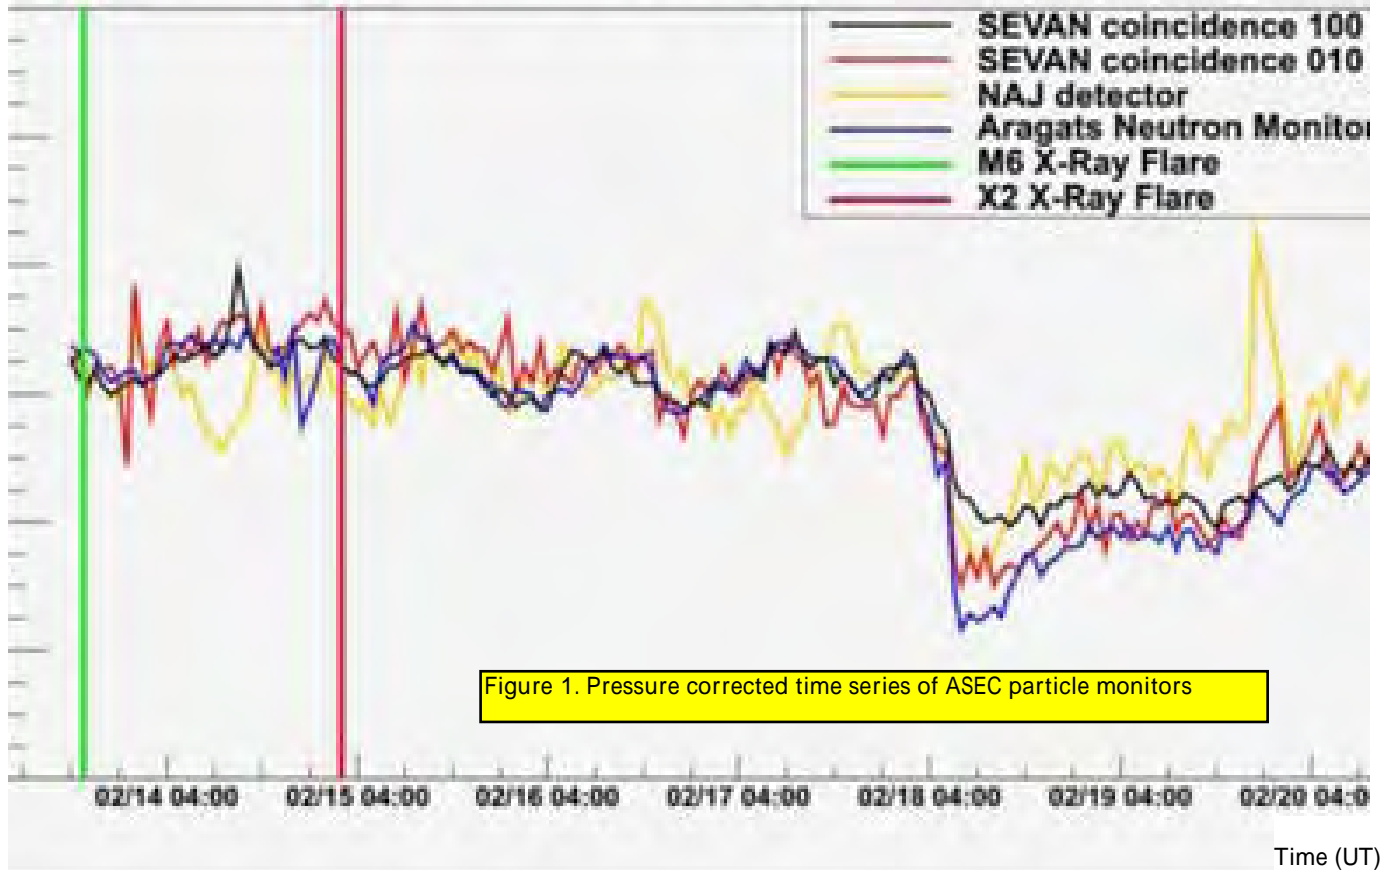

# Forbush Decrease, February 13-20, 2011

## Forbush decrease from 15.02.2011 to 20.02.2011